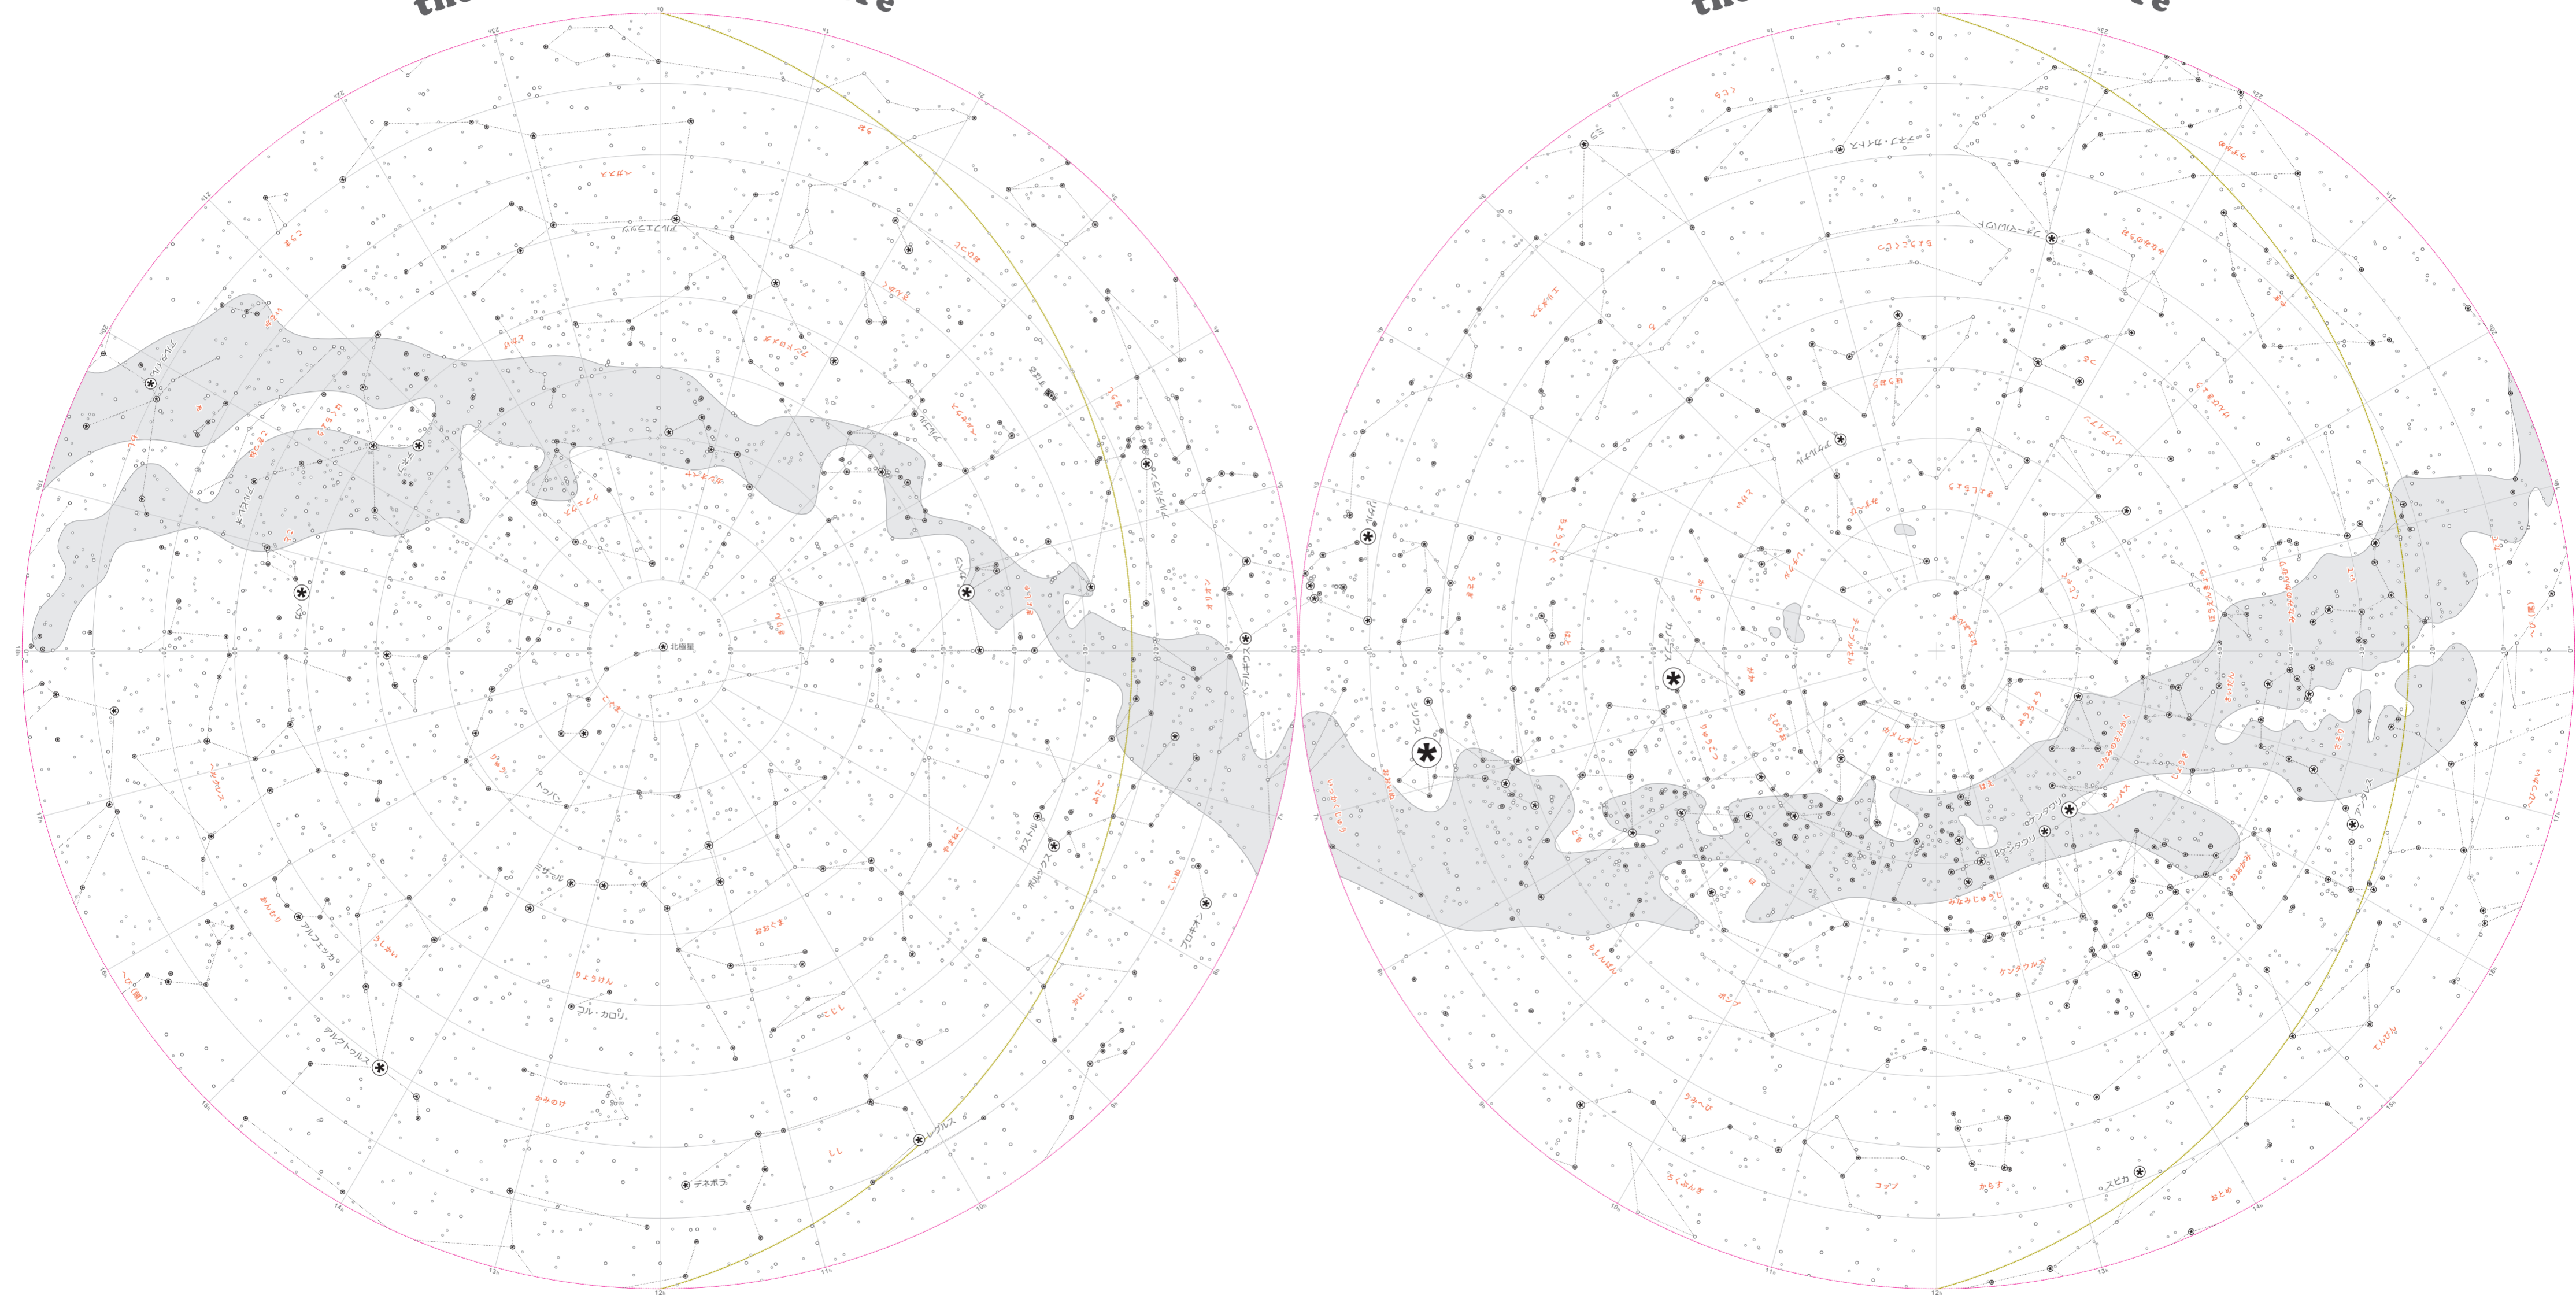

Double Hemisphere Star Chart

the Northern Hemisphere

the Southern Hemisphere

Mag 0 ⊛ Mag 1 ⊕ Mag 2 ⊙ Mag 3 ● Mag 4 • Mag 5 ○